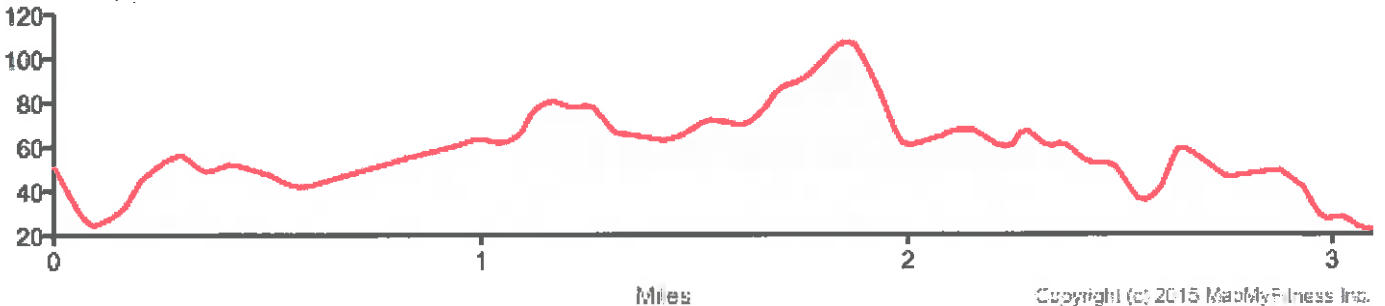

mapmyrun

Beverly Yankee Homecoming

Distance: 3.1 mi

Elevation: 92.46 ft (Max: 107.61 ft)

ELEVATION (ft)

Copyright (c) 2015 MapMyFitness Inc.