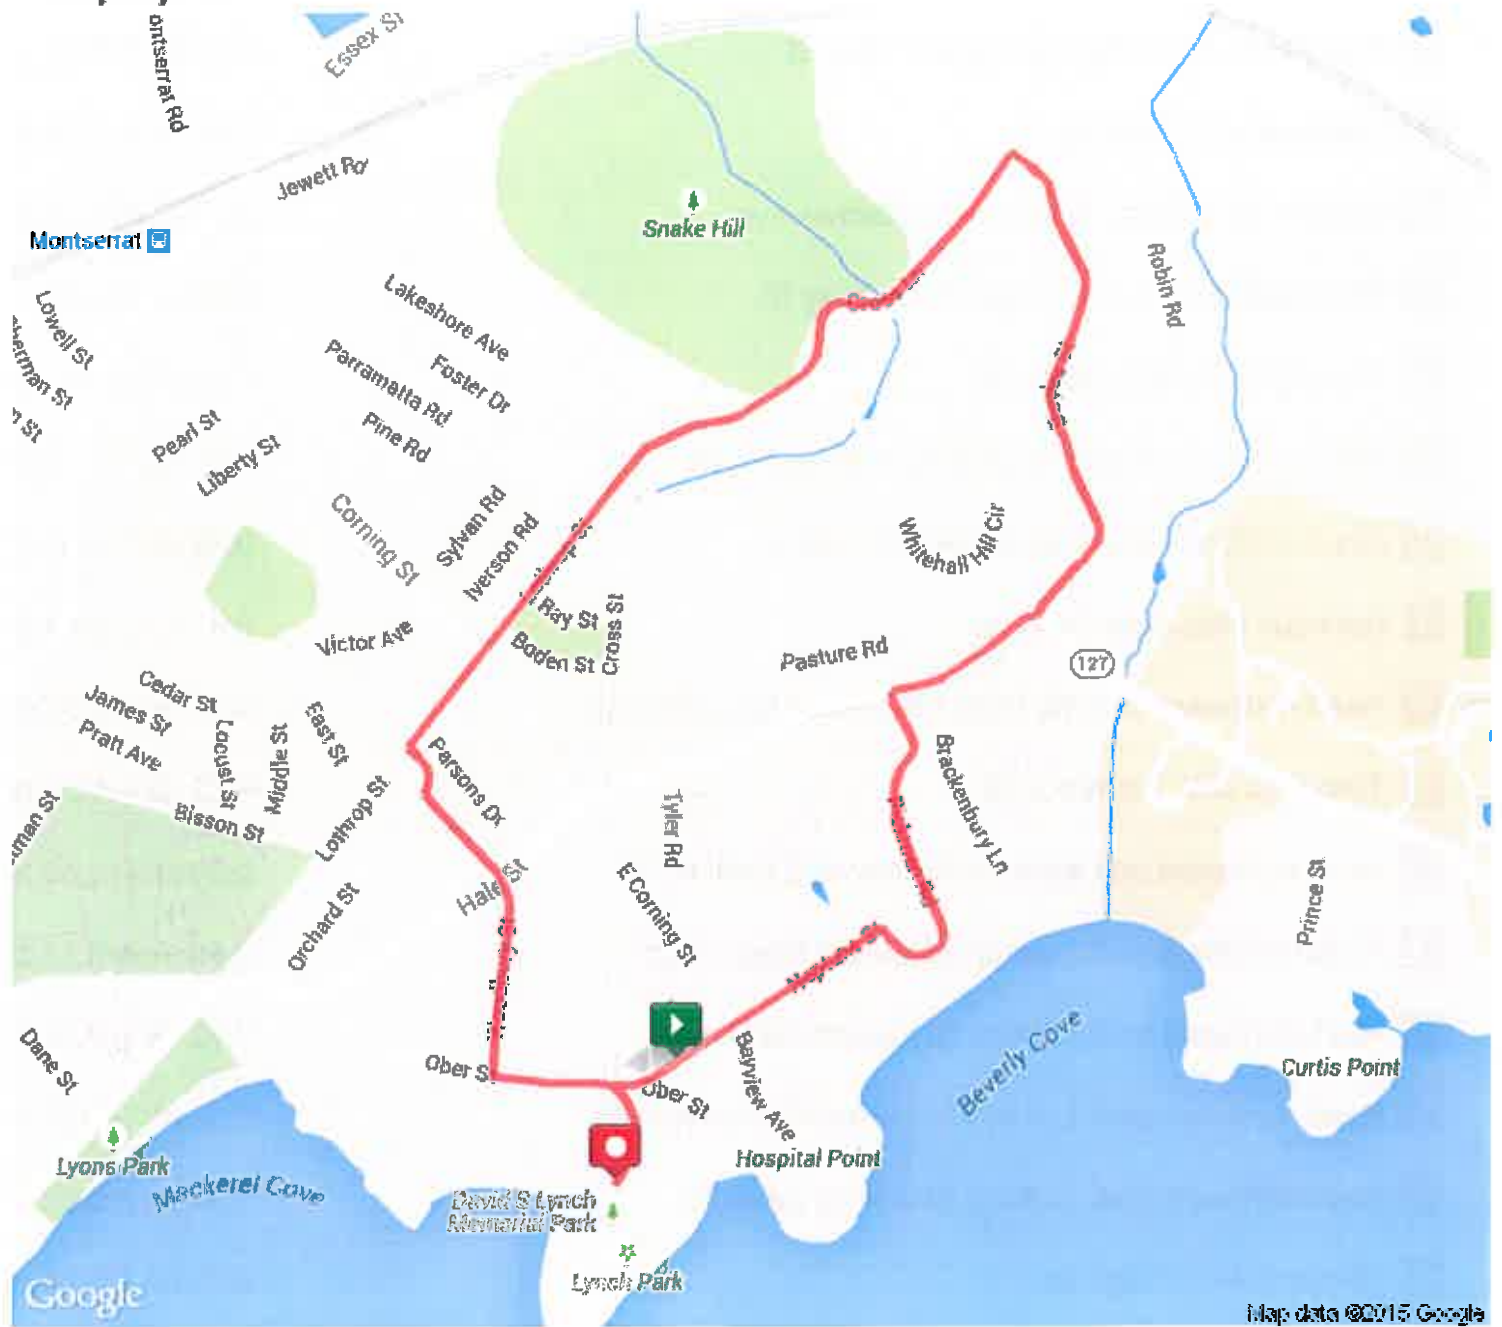

mapmyrun

Beverly Yankee Homecoming

Distance: 3.1 mi

Elevation: 92.46 ft (Max: 107.61 ft)

ELEVATION (ft)

Copyright (c) 2015 MapMyFitness Inc.