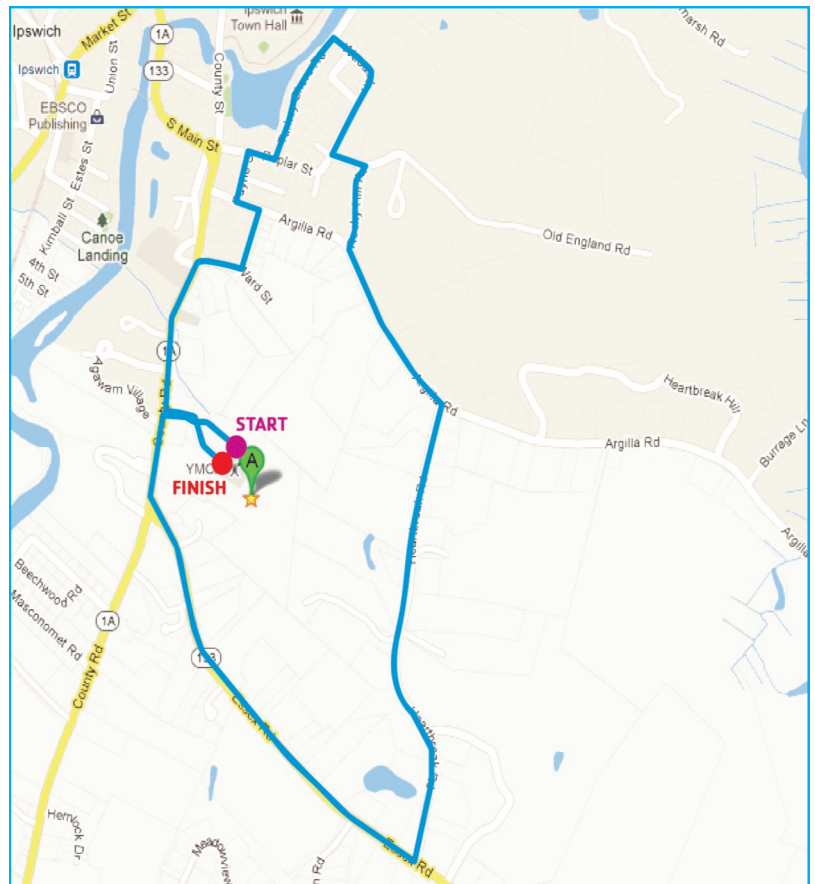

FOR YOUTH DEVELOPMENT®
FOR HEALTHY LIVING
FOR SOCIAL RESPONSIBILITY

IMPORTANT EVENT INFORMATION

CHASE THE GORILLA DOWN ARGILLA 5K

SATURDAY, APRIL 14, 2018

RACE START: 9:00am

**RACE DAY BEANIE & NUMBER PICK UP
BEGINS AT 7:45am**

EARLY PACKET PICK-UP:

TRUE NORTH ALE COMPANY

**Thursday, April 13th
5:00pm-8:00pm**

IPSWICH FAMILY YMCA

**Friday, April 14th
10:00am-6:00pm**

RACE DAY INFORMATION

- Race Day registration will be held at the Ipswich Family YMCA beginning at 7:45am
- Watch for race parking signs as you approach YMCA
- Parking will be at the Hellenic Center
- Race starts and ends at Ipswich Family YMCA
- Restrooms available in the YMCA
- NEW! Bag Check inside in the YMCA
- NEW! Post race party at True North Ale

LOCATIONS

Ipswich Family YMCA
110 County Way
Ipswich, MA 01938

Hellenic Center
117 County Way
Ipswich, MA 01938

True North Ale Company
116 County Way
Ipswich, MA 01938

MORE INFO

Contact Timothy Short at
shortt@northshoreymca.org