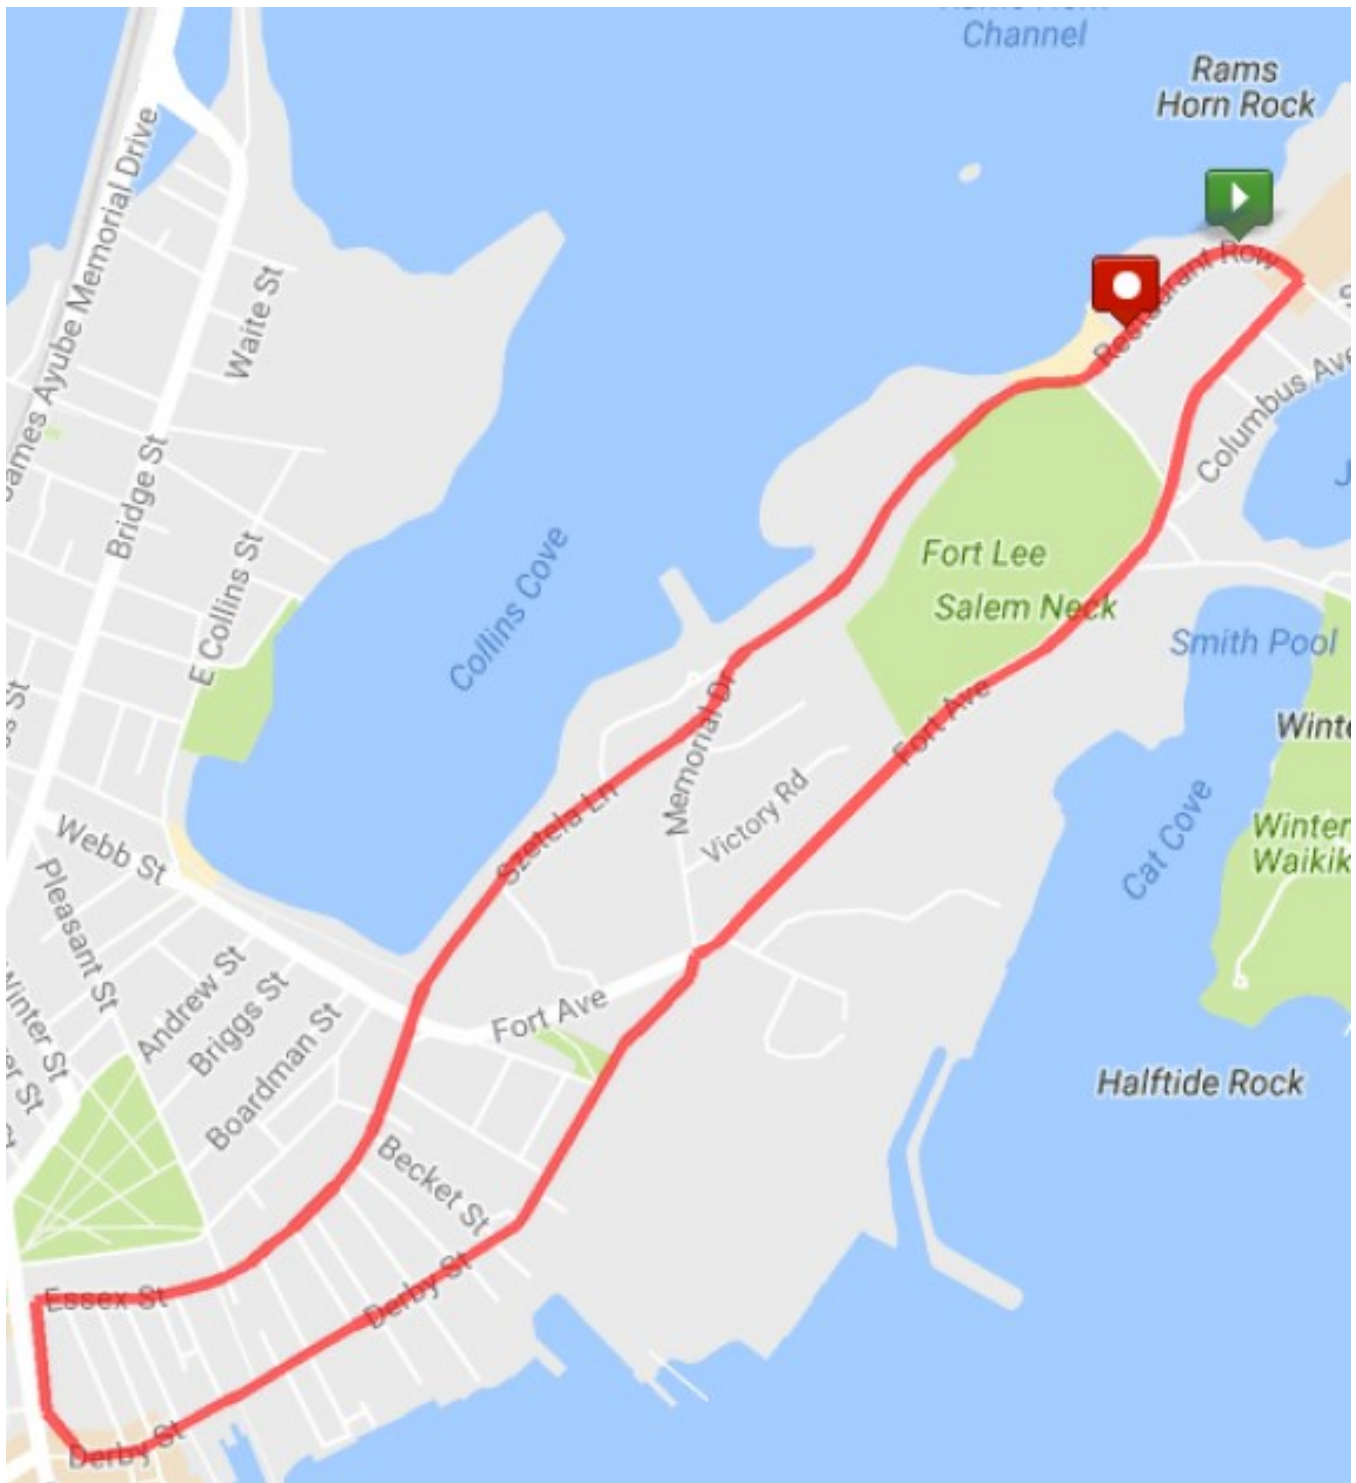

## WITCH CITY 5K ROAD RACE

**Start: Restaurant Row to Szetela Lane. Cross Webb Street onto Essex Street. Continue on Essex Street to Hawthorne Boulevard. Left onto Derby Street. Continue on Derby Street to Fort Avenue. Continue on Fort Avenue to Restaurant Row. Finish in front of Dead Horse Beach.**