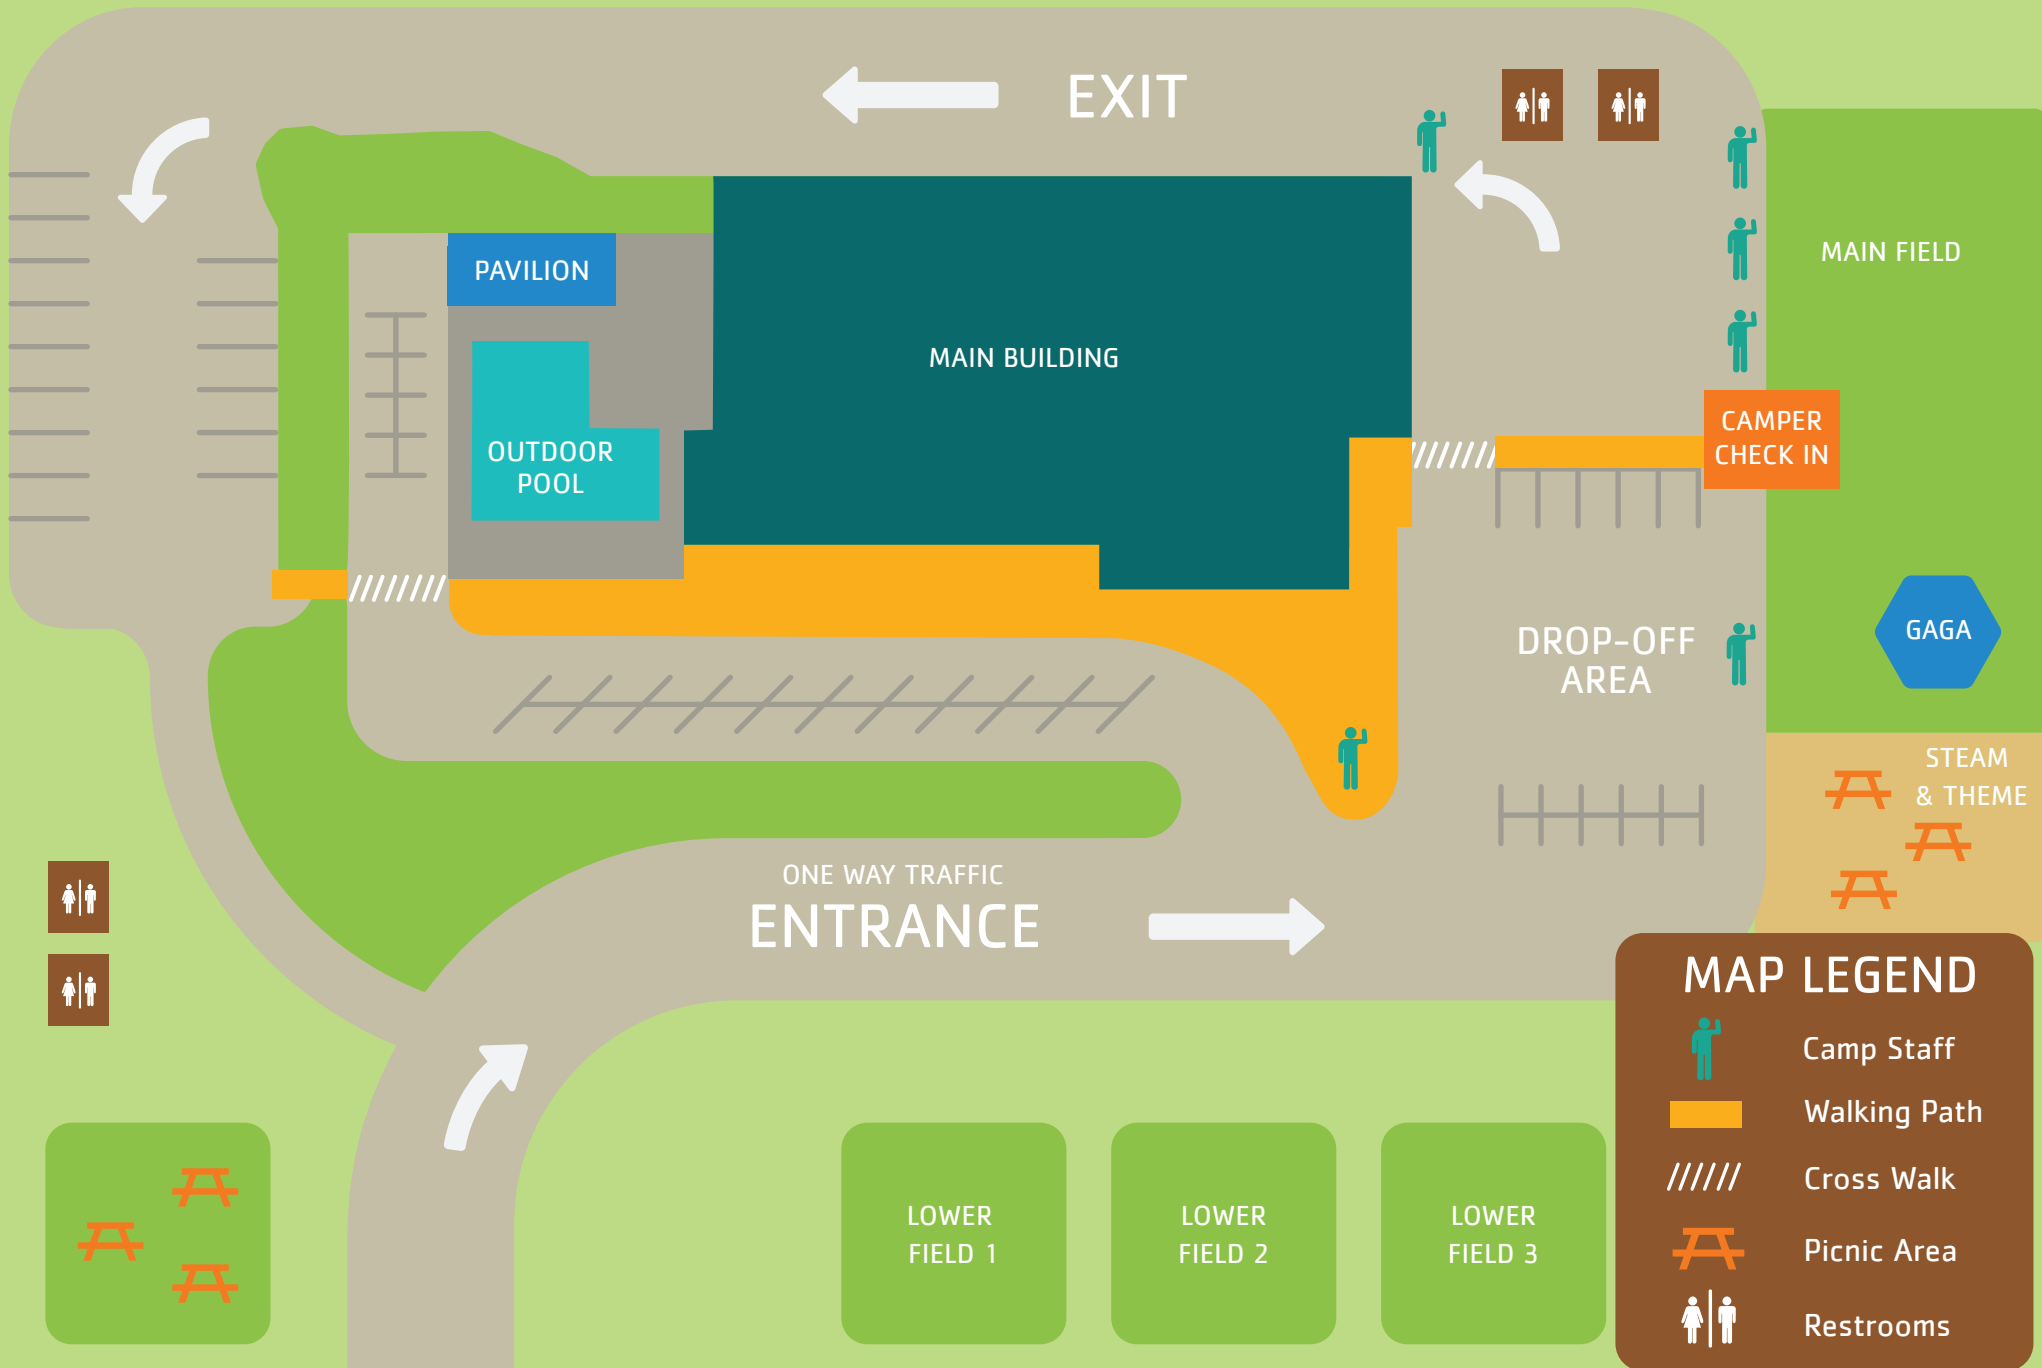

# LYNCH/VAN OTTERLOO YMCA DAY CAMPS

40 Leggs Hill Rd. Marblehead, MA 01945

## MAP LEGEND

-  Camp Staff
-  Walking Path
-  Cross Walk
-  Picnic Area
-  Restrooms